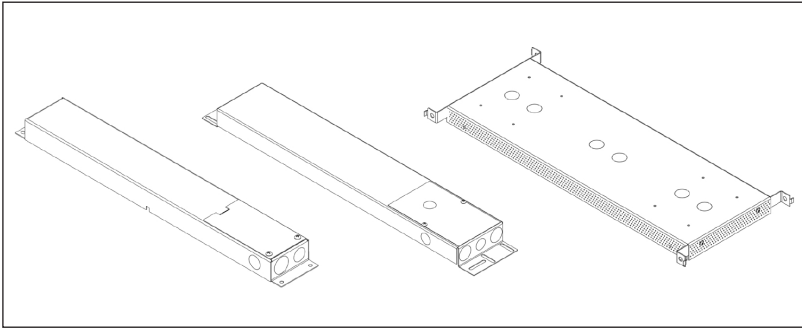

SoftForm Series - Circular

Power & Control Mounting