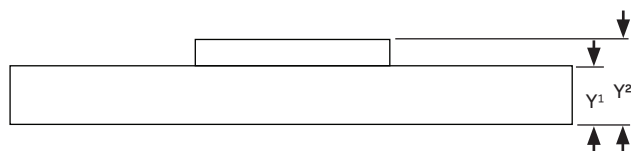

Wattages

Size	STANDARD (SO)	LOW (LO)
36" Circular	67.2W	42W
48" Circular	115.2W	72W
60" Circular	182.4W	114W
72" Circular	268.8W	168W