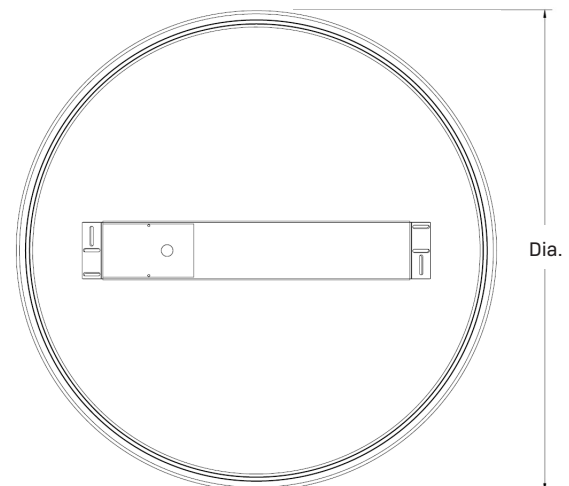

Wattages

Size	STANDARD (SO)	LOW (LO)
36" Circular	67.2W	42W
48" Circular	115.2W	72W
60" Circular	182.4W	114W
72" Circular	268.8W	168W