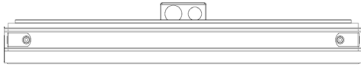

SoftForm Series - Circular

Mounting Details

Recessed Drywall Mounted

Weights

Size	Weight*
36"	24.70 Lbs.
48"	39.32 Lbs.
60"	57.62 Lbs.
72"	90.64 Lbs.

*Weight represents remote driver models.